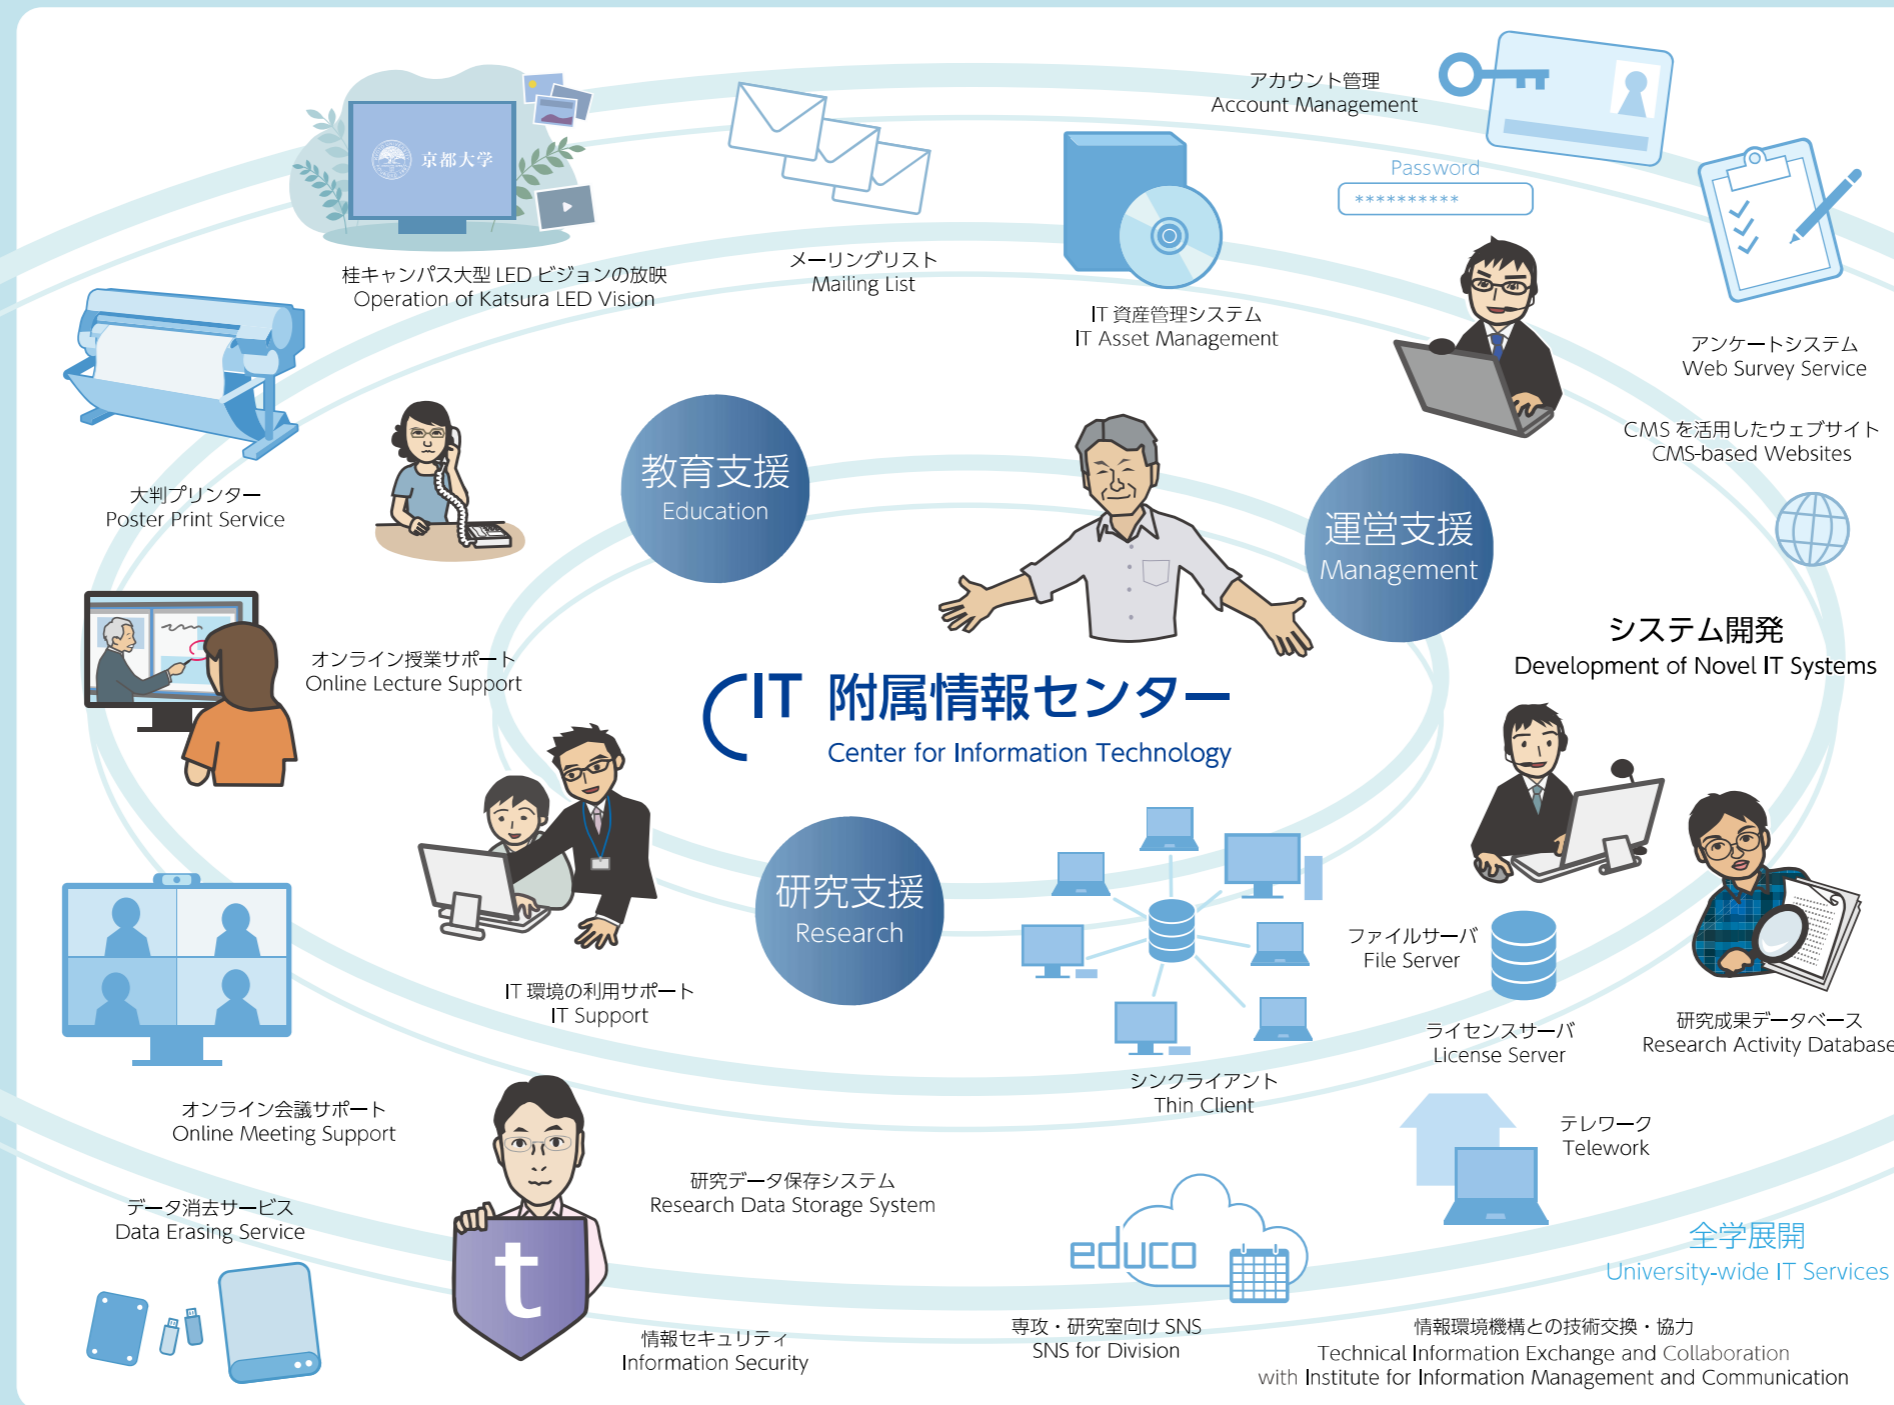

Construction and Management of IT Systems

- CMS-based Websites
- Directory Service
- Staff Search Service
- Research Activity Database
- File Server
- Mailing List
- Web Survey Service
- Facility Reservation System
- SNS for Division
- Thin Client System
- Telework System
- Research Data Storage System
- IT Asset Management

User Support

- Poster Print Service
- Software Site Licenses
- Data Erasing Service
- Account Management
- Online Lecture Support
- Online Meeting Support
- Operation of Katsura LED Vision
- IT Support

システム開発・運用

- CMS を活用したウェブサイト
- 統合認証システムとの連携
- 職員検索
- 研究成果データベース
- ファイルサーバ
- メールングリスト
- アンケートシステム
- 施設予約
- 専攻・研究室向け SNS
- シンククライアントシステム
- テレワークシステム
- 研究データ保存システム
- IT 資産管理システム

ユーザーサポート

- 大判プリンター
- サイトライセンスの運用
- データ消去サービス
- アカウント管理
- オンライン授業サポート
- オンライン会議サポート
- 桂キャンパス大型LEDビジョンの放映
- IT環境の利用サポート

Mission and Philosophy

The Center for Information Technology was established in 2002 with the aim of efficiently managing the information system of the Graduate School of Engineering, Kyoto University.

The Center is responsible for the construction and management of IT systems for all educational, research, and administrative affairs, as well as for information security and literacy instruction. The Center also contributes to university-wide information systems by developing novel IT systems.

History

May 2002
The Center for Information Technology was established.

October 2004
The head office of the Center moved to Katsura Campus, and a branch office was set up in Yoshida Campus.

設置理念と目的

工学研究科附属情報センターは、京都大学大学院工学研究科の情報基盤の運営を行う組織として2002年に設立されました。

本センターでは、研究科の研究・教育・運営の支援として情報システムの構築・運用、情報セキュリティおよび情報リテラシー教育を行っています。また全学のモデルケースとして最新技術の導入にも積極的に取り組み、学内サービスの向上に貢献しています。

沿革

平成14年5月
附属情報センター設立

平成16年10月
工学研究科の移転に伴い、桂キャンパスに本拠、吉田キャンパスに分室を置く